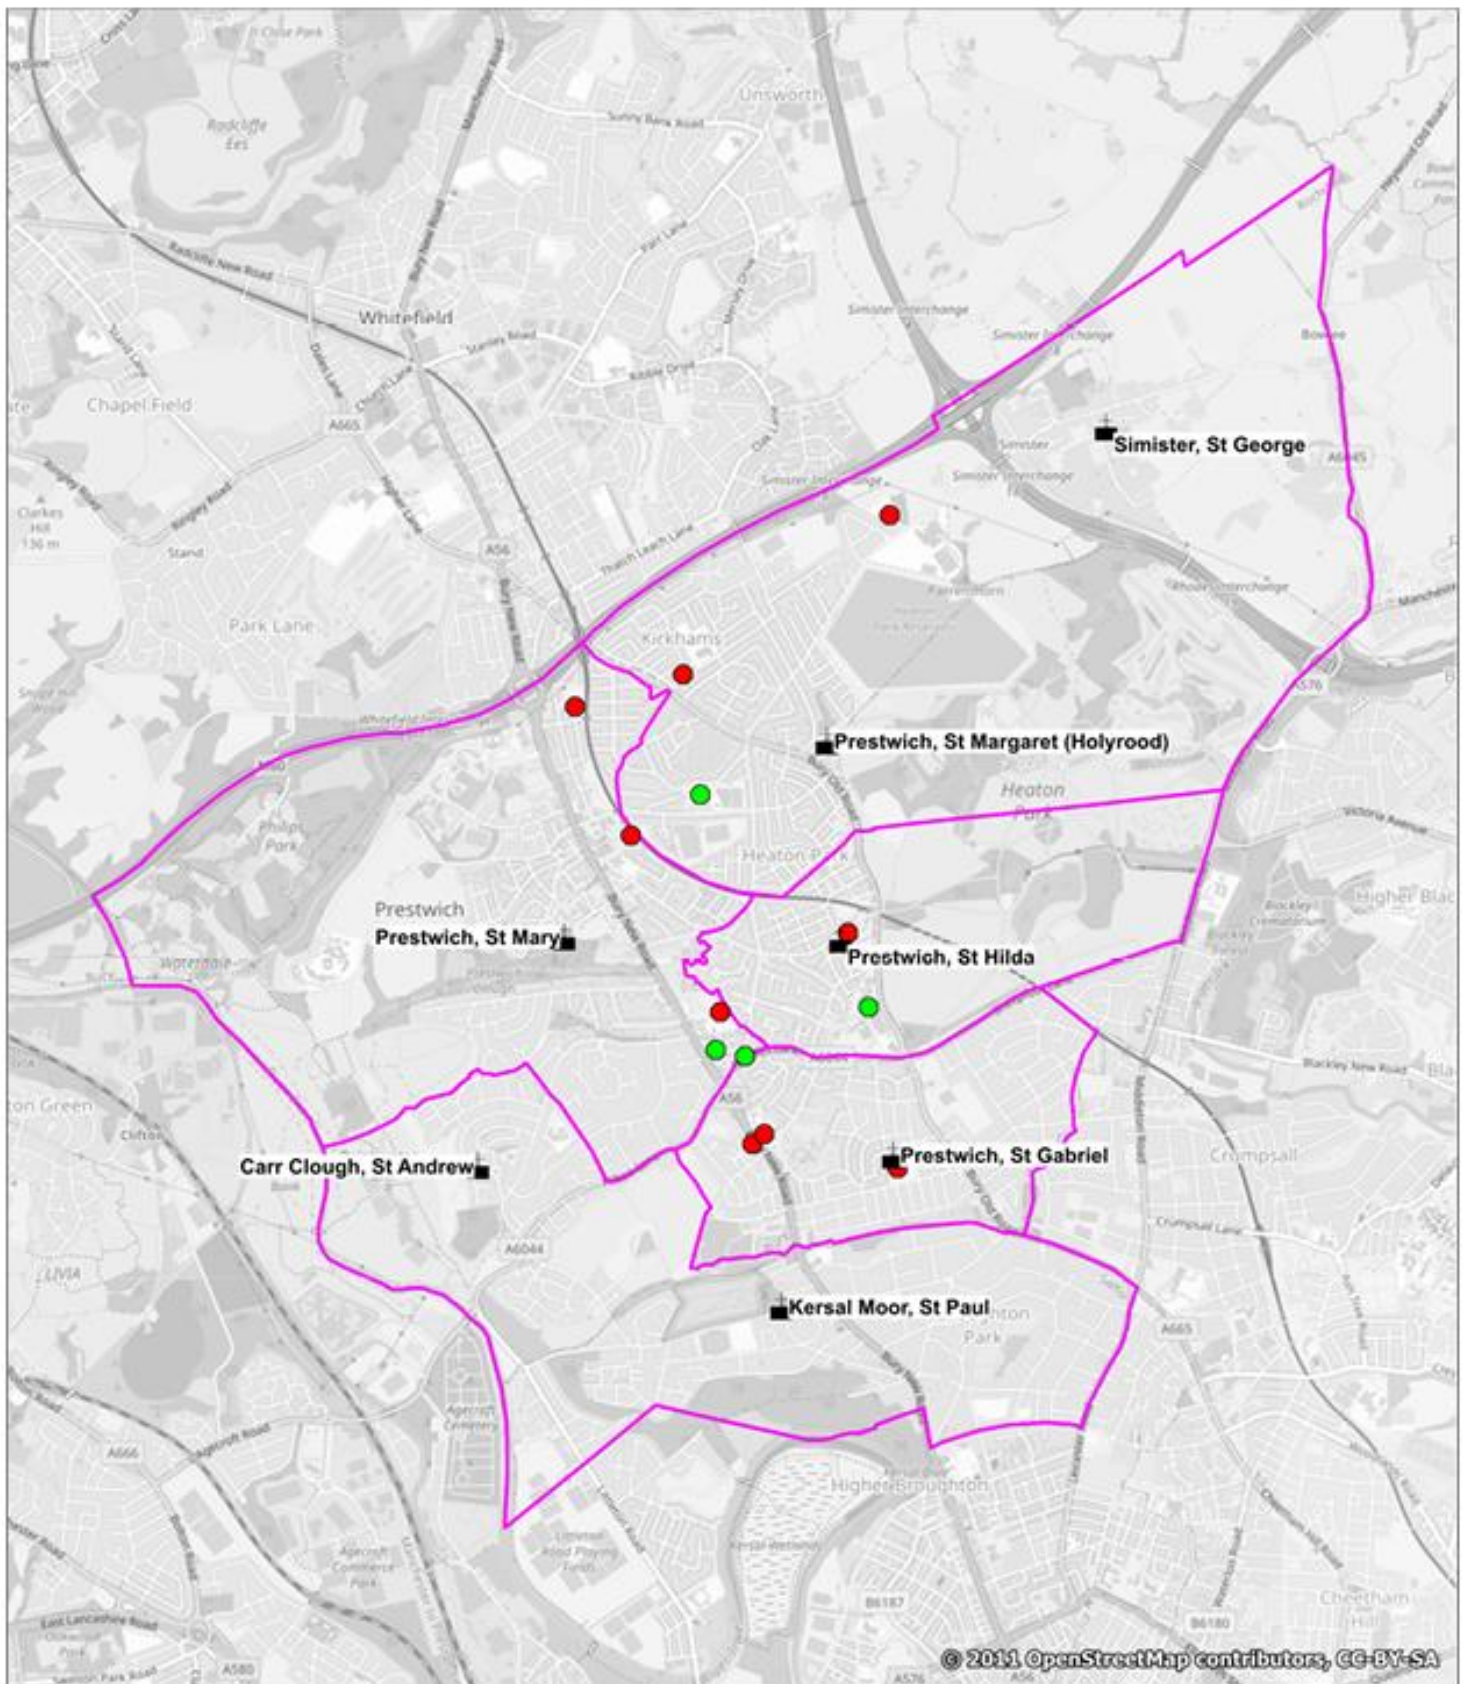

Deanery of Bury and Rossendale Mission Community 5

Church and Other Schools

- Primary
- Secondary

Digital map from Dotted Eyes.
(c) Crown copyright and database right 2021.
Ordnance Survey Licence No 100040148.